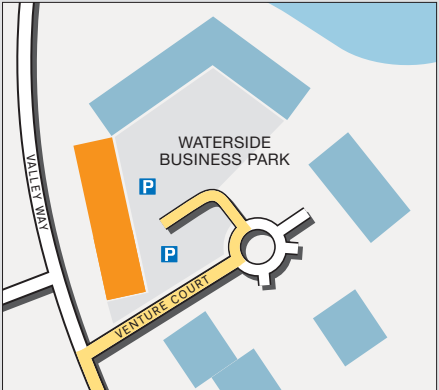

**JCP Solicitors**

Venture Court  
 Waterside Business Park  
 Valley Way  
 Enterprise Park  
 Swansea  
 SA6 8AH

DX 82804 SWANSEA 2

01792 773 773  
 law@jcpsolicitors.co.uk  
 www.jcpsolicitors.co.uk

**JCP Solicitors**  
 Venture Court

Swansea Station is approximately 15 minutes by taxi

Free client parking is available outside the office.